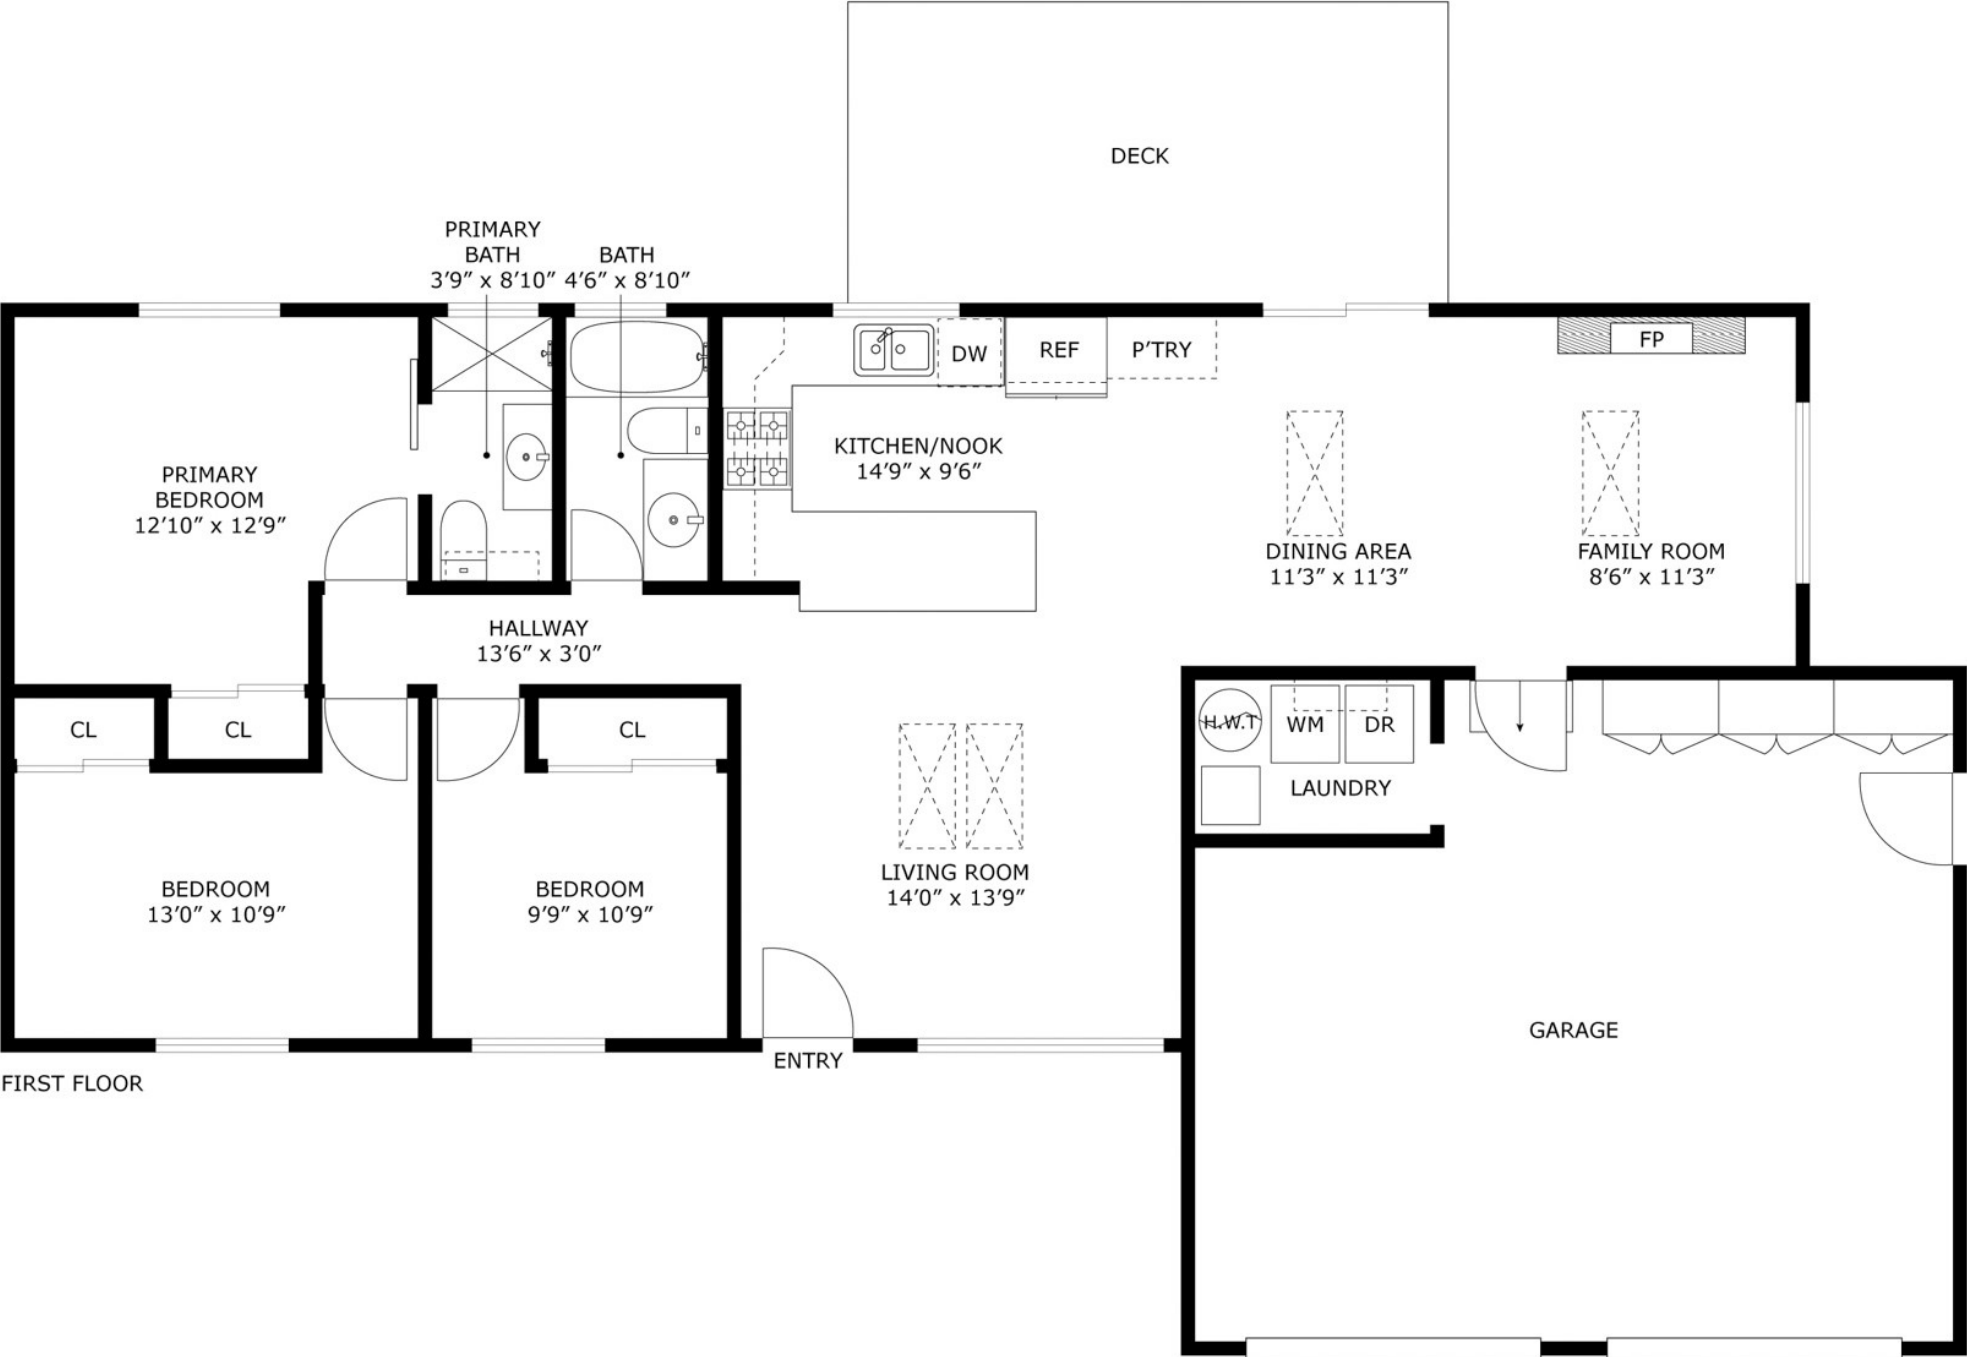

12845 109th Ave NE, Kirkland, WA, 98034, US

FIRST FLOOR

SIZES AND DIMENSIONS ARE APPROXIMATE, ACTUAL MAY VARY.