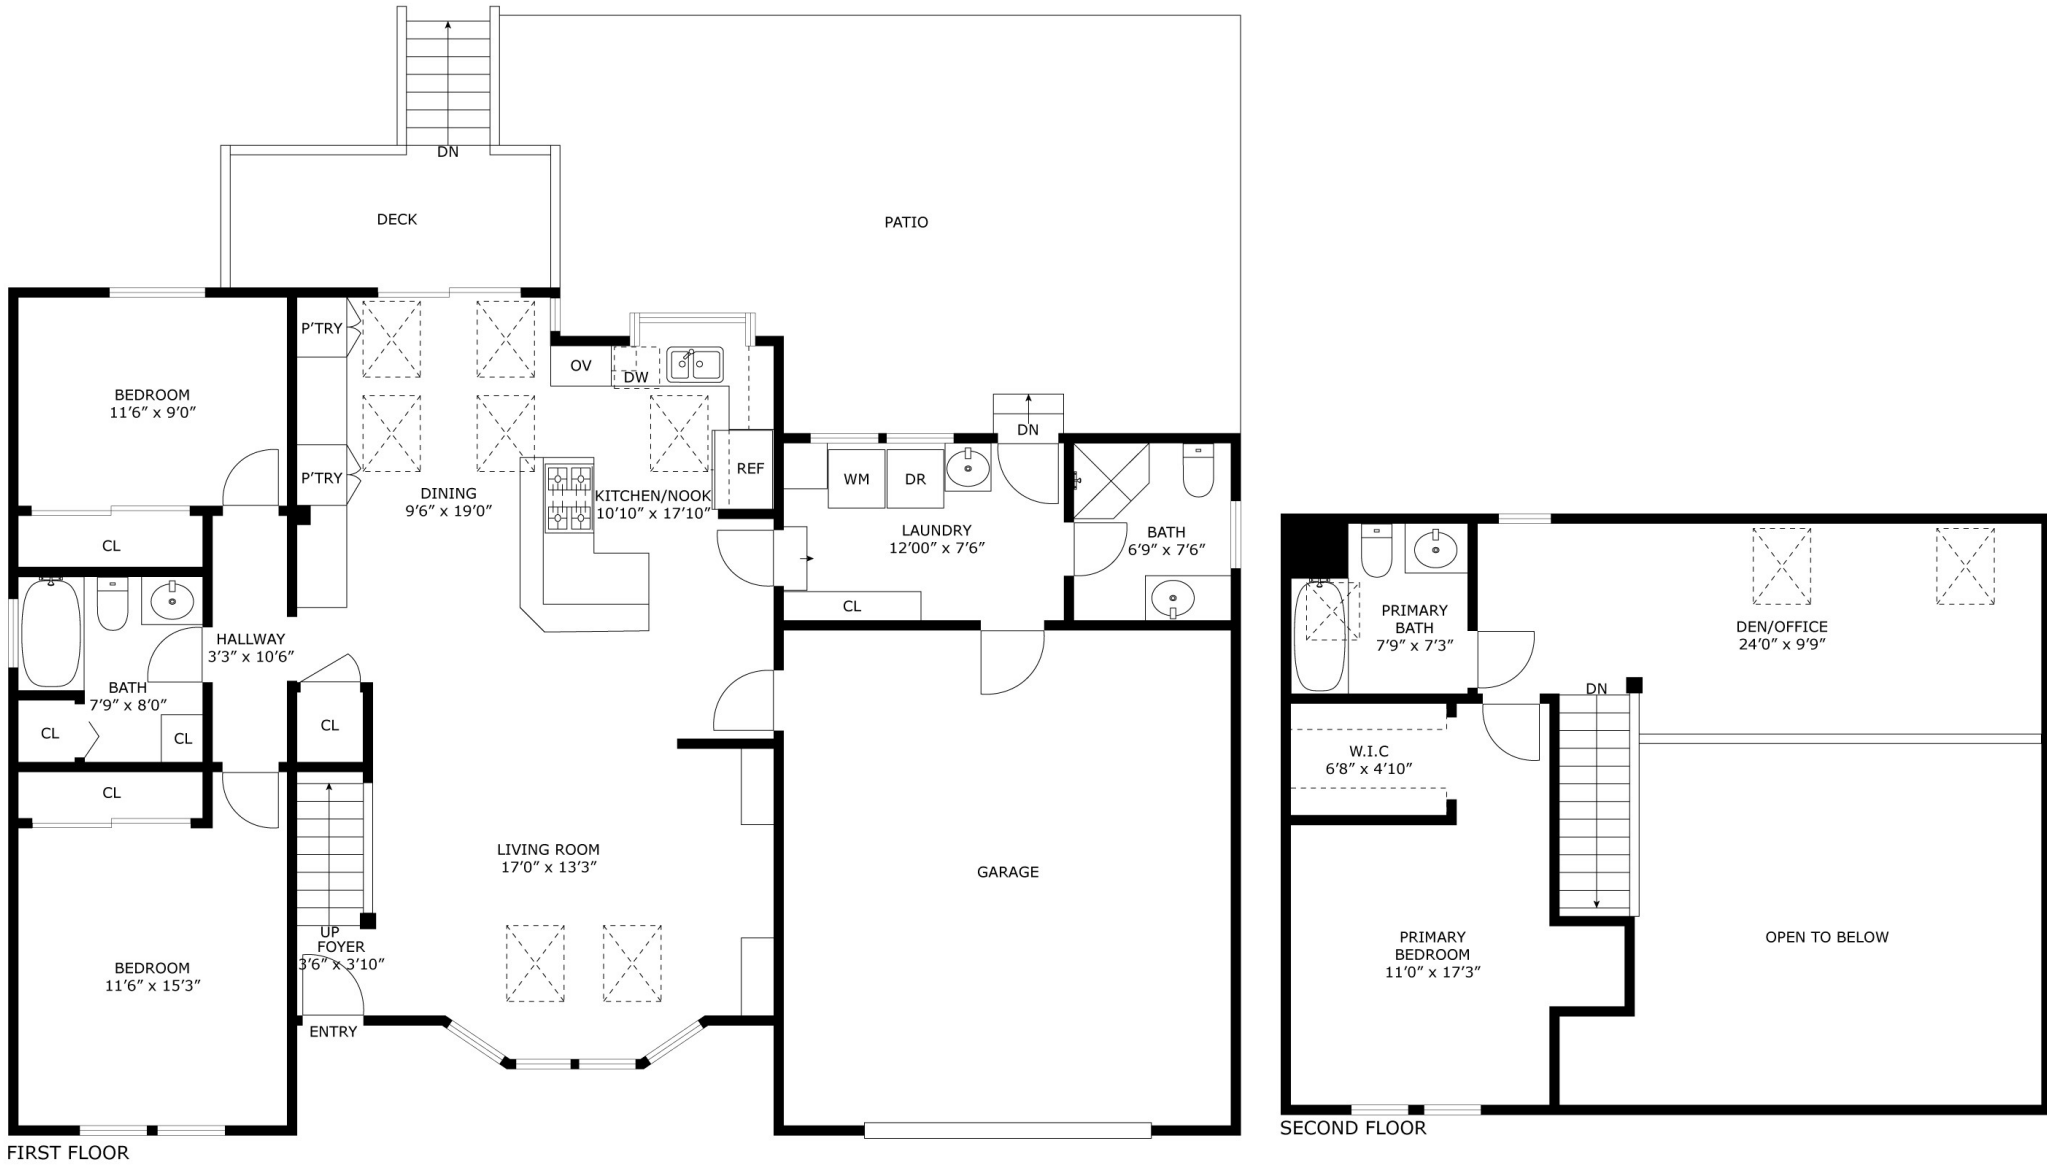

13831 173rd Ave NE, Redmond, WA, 98052, US

SIZES AND DIMENSIONS ARE APPROXIMATE, ACTUAL MAY VARY.