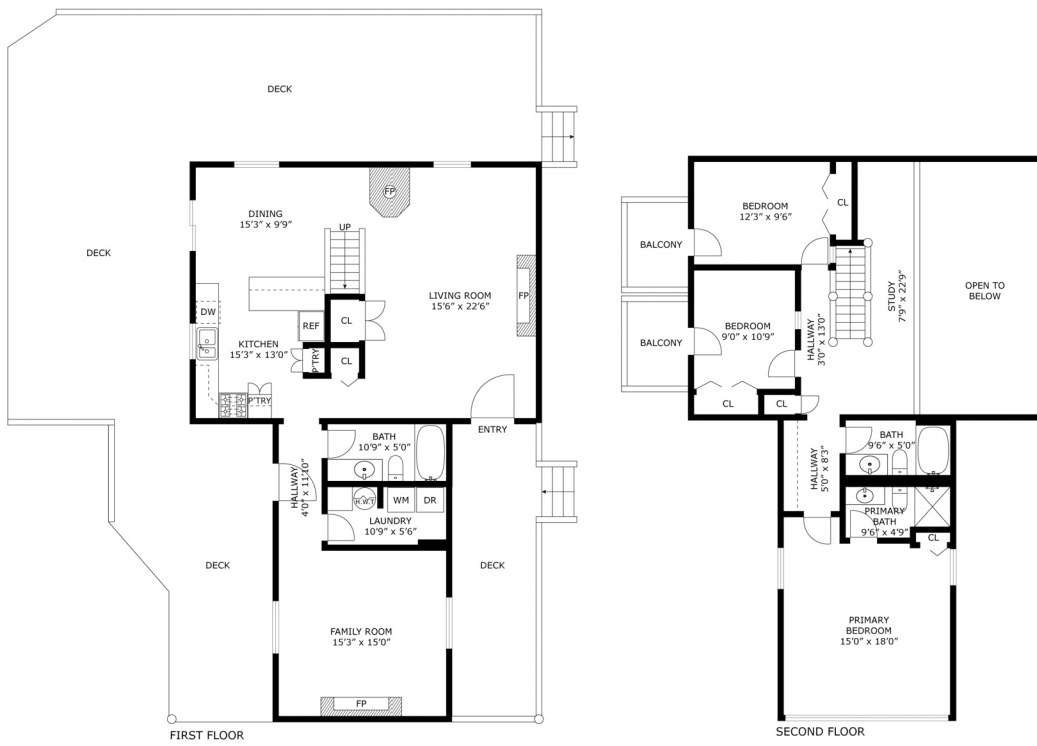

18020 214th Ave NE, Woodinville, WA, 98077, US

SIZES AND DIMENSIONS ARE APPROXIMATE, ACTUAL MAY VARY.