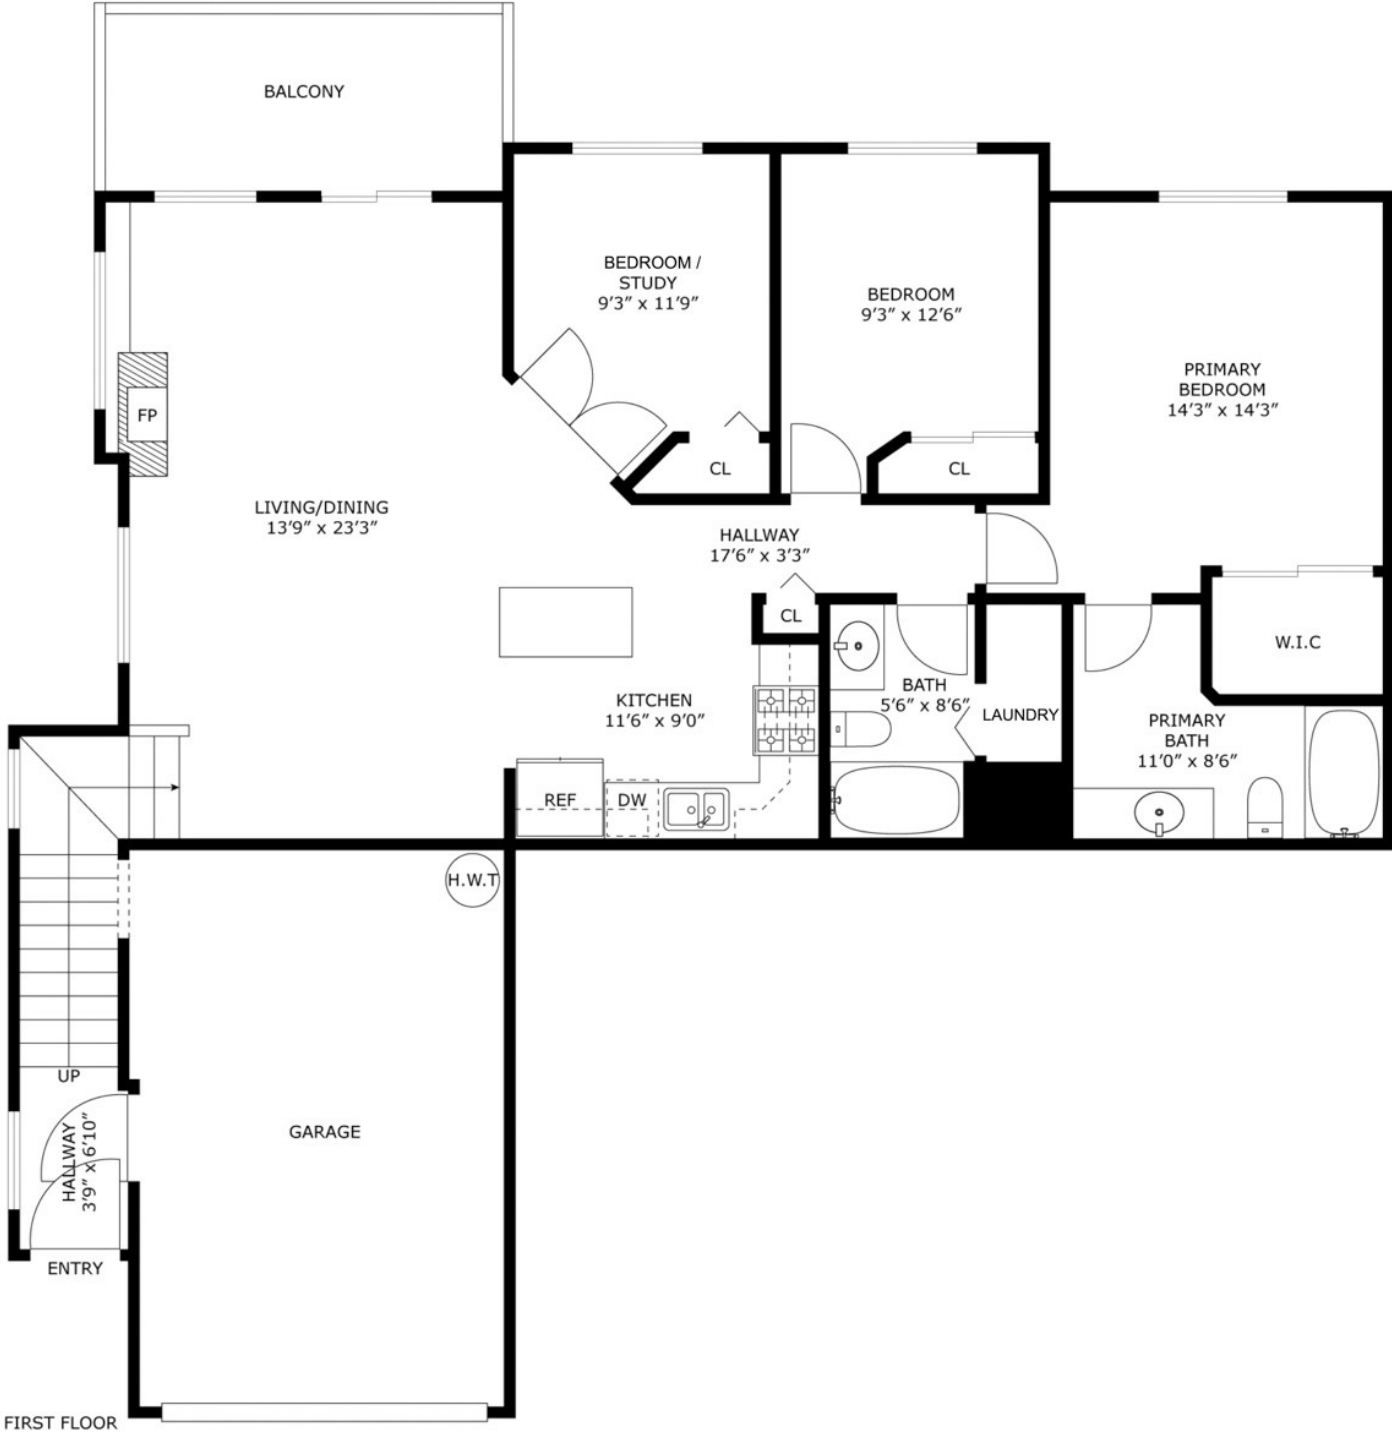

8916 Meridian Pl NE, A201, Lake Stevens, WA, 98258, US

SIZES AND DIMENSIONS ARE APPROXIMATE, ACTUAL MAY VARY.